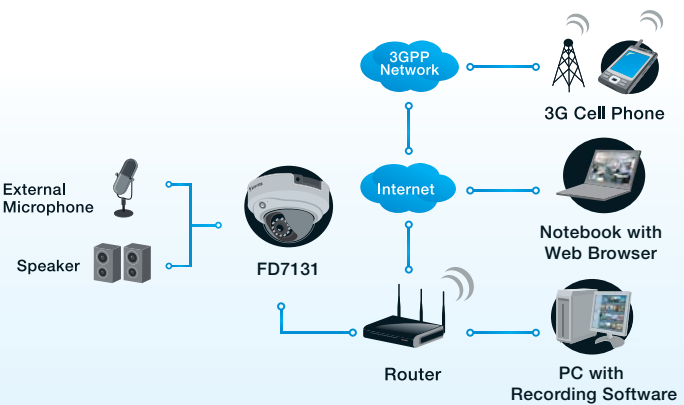

System Overview

Specifications

System

- CPU: VVTK-1000 SoC
- Flash: 8MB
- RAM: 64MB
- Embedded OS: Linux 2.4

Lens

- Vari-focal board lens, $f=2\text{ mm}\sim 4\text{ mm}$, $F1.4\sim 1.8$, focus range: 50 cm to infinity

Angle of view

- $53.2^\circ \sim 105.1^\circ$ (horizontal)
- $39.8^\circ \sim 77.4^\circ$ (vertical)

Shutter Time

- 1/5 sec. to 1/15000 sec.

Image Sensor

- MICRON 1/4" CMOS sensor in VGA resolution

Minimum Illumination

- 1.5 Lux/F1.4

Video

- Compression: MJPEG & MPEG-4
- Streaming:
  - Simultaneous dual-stream
  - MPEG-4 streaming over UDP, TCP, or HTTP
  - MPEG-4 multicast streaming
  - MJPEG streaming over HTTP
- Supports 3GPP mobile surveillance
- Frame rates: 640x480 up to 30fps

Image settings

- Adjustable image size, quality, and bit rate
- Time stamp and text caption overlay
- Flip & mirror
- Configurable brightness, contrast, saturation, sharpness, and white balance
- AGC, AWB, AES
- Supports privacy masks

Audio

- Compression:
  - GSM-AMR speech encoding, bit rate: 4.75 kbps to 12.2 kbps
  - MPEG-4 AAC audio encoding, bit rate: 16 kbps to 128 kbps
- Interface:
  - Built-in microphone
  - External microphone input
  - Audio output
- Supports two-way audio by SIP protocol
- Supports audio mute

Networking

- 10/100 Mbps Ethernet, RJ-45
- Protocols: IPv4, TCP/IP, HTTP, UPnP, RTSP/RTP/RTCP, IGMP, SMTP, FTP, DHCP, NTP, DNS, DDNS, and PPPoE

Alarm and Event Management

- Triple-window video motion detection
- One D/I and one D/O for external sensor and alarm
- Passive infrared sensor (PIR) for human detection
- White-light illuminators for low light condition when event triggered
- Event notification using HTTP, SMTP, or FTP

Security

- Multi-level user access with password protection
- IP address filtering

Users

- Camera live viewing for up to 10 clients

Dimension

- 143 mm (D) x 106 mm (H)

Weight

- Net: 575.5 g

LED Indicator

- System power and status indicator
- System activity and network link indicator

Power

- 12V DC
- Consumption: Max 3.6 W
- 802.3af compliant Power over Ethernet

Approvals

- CE, FCC, VCCI, C-Tick, LVD

Operating Environments

- Temperature: $0^\circ \sim 50^\circ\text{ C}$ ($32^\circ \sim 122^\circ\text{ F}$)
- Humidity: 20 % ~ 80 % RH

Viewing System Requirements

- OS: Microsoft Windows 2000/XP/Vista
- Browser: Internet Explorer 6.x or above
- Cell phone: 3GPP player
- Real Player: 10.5 or above
- Quick Time: 6.5 or above

Installation, Management, and Maintenance

- 3-axis mechanism for flexible ceiling and wall mount installation
- Installation Wizard 2
- 16-CH recording software
- Supports firmware upgrade

Applications

- SDK available for application development and system integration

All specifications are subject to change without notice. All other trademarks are owned by their respective companies P/N:

Ver