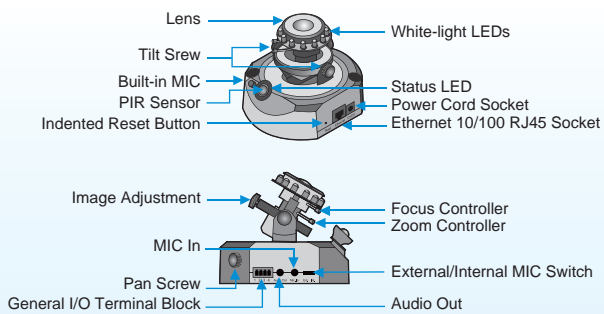

System Overview

Specifications

System

- CPU: VVTK-1000 SoC
- Flash: 8MB
- RAM: 64MB
- Embedded OS: Linux 2.4

Lens

- Vari-focal board lens, $f=2\text{ mm}\sim 4\text{ mm}$, $F1.4\sim 1.8$, focus range: 50 cm to infinity

Angle of view

- $53.2^\circ \sim 105.1^\circ$ (horizontal)
- $39.8^\circ \sim 77.4^\circ$ (vertical)

Shutter Time

- 1/5 sec. to 1/15000 sec.

Image Sensor

- MICRON 1/4" CMOS sensor in VGA resolution

Minimum Illumination

- 1.5 Lux/F1.4

Video

- Compression: MJPEG & MPEG-4
- Streaming:
  - Simultaneous dual-stream
  - MPEG-4 streaming over UDP, TCP, or HTTP
  - MPEG-4 multicast streaming
  - MJPEG streaming over HTTP
- Supports 3GPP mobile surveillance
- Frame rates: 640x480 up to 30fps

Image settings

- Adjustable image size, quality, and bit rate
- Time stamp and text caption overlay
- Flip & mirror
- Configurable brightness, contrast, saturation, sharpness, and white balance
- AGC, AWB, AES
- Supports privacy masks

Audio

- Compression:
  - GSM-AMR speech encoding, bit rate: 4.75 kbps to 12.2 kbps
  - MPEG-4 AAC audio encoding, bit rate: 16 kbps to 128 kbps
- Interface:
  - Built-in microphone
  - External microphone input
  - Audio output
- Supports two-way audio by SIP protocol
- Supports audio mute

Networking

- 10/100 Mbps Ethernet, RJ-45
- Protocols: IPv4, TCP/IP, HTTP, UPnP, RTSP/RTP/RTCP, IGMP, SMTP, FTP, DHCP, NTP, DNS, DDNS, and PPPoE

Alarm and Event Management

- Triple-window video motion detection
- One D/I and one D/O for external sensor and alarm
- Passive infrared sensor (PIR) for human detection
- White-light illuminators for low light condition when event triggered
- Event notification using HTTP, SMTP, or FTP

Security

- Multi-level user access with password protection
- IP address filtering

Users

- Camera live viewing for up to 10 clients

Dimension

- 143 mm (D) x 106 mm (H)

Weight

- Net: 575.5 g

LED Indicator

- System power and status indicator
- System activity and network link indicator

Power

- 12V DC
- Consumption: Max 3.6 W
- 802.3af compliant Power over Ethernet

Approvals

- CE, FCC, VCCI, C-Tick, LVD

Operating Environments

- Temperature: $0^\circ \sim 50^\circ\text{ C}$ ($32^\circ \sim 122^\circ\text{ F}$)
- Humidity: 20 % ~ 80 % RH

Viewing System Requirements

- OS: Microsoft Windows 2000/XP/Vista
- Browser: Internet Explorer 6.x or above
- Cell phone: 3GPP player
- Real Player: 10.5 or above
- Quick Time: 6.5 or above

Installation, Management, and Maintenance

- 3-axis mechanism for flexible ceiling and wall mount installation
- Installation Wizard 2
- 16-CH recording software
- Supports firmware upgrade

Applications

- SDK available for application development and system integration

All specifications are subject to change without notice. All other trademarks are owned by their respective companies P/N:

Ver